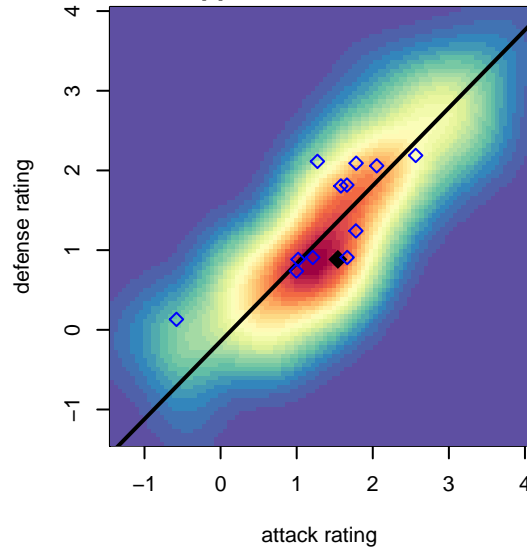

Seattle United Shoreline Blue G04

Seattle United Regional
 Seattle, WA
 G04 total strength=1150
 attack=4.67 defense=2.42
 fall league = NPSL Div 1 (04) U14

alt names used:
 Seattle United G04 Shoreline Blue
 Seattle United SH G04 Blue
 SEATTLE UNITED SHORELINE G04 BLUE
 Seattle United SH G04 Blue

Venues played:
 2017 Seattle Cup GU14
 2017 Summer Slam Division 1 Gold
 2017 NPSL Division 1 (04) U14
 2017 Founders Cup G04 Div A

Seattle United Shoreline Blue G04
 Dots are actual minus expected GF (blue circles) and GA (red triangles).
 Blue line is smoothed change in attack strength. Red is smoothed change in defense strength.

**attack and defense variance (black dot)
relative to other teams
and top 10 in region**

**attack and defense rating
relative to others at age
and all opponents in last 13 months**

Performance relative to 13 month average