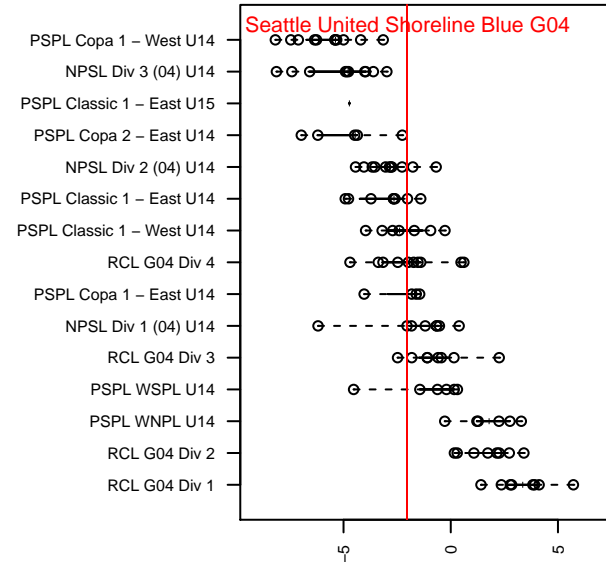

Seattle United Shoreline Blue G04

Seattle United Regional
 Seattle, WA
 G04 total strength=1150
 attack=4.67 defense=2.42
 fall league = NPSL Div 1 (04) U14

alt names used:
 Seattle United G04 Shoreline Blue
 Seattle United SH G04 Blue
 SEATTLE UNITED SHORELINE G04 BLUE
 Seattle United SH G04 Blue

Venues played:
 2017 Seattle Cup GU14
 2017 Summer Slam Division 1 Gold
 2017 NPSL Division 1 (04) U14
 2017 Founders Cup G04 Div A

Seattle United Shoreline Blue G04
 Dots are actual minus expected GF (blue circles) and GA (red triangles).
 Blue line is smoothed change in attack strength. Red is smoothed change in defense strength.

**attack and defense variance (black dot)
relative to other teams
and top 10 in region**

**attack and defense rating
relative to others at age
and all opponents in last 13 months**

Performance relative to 13 month average