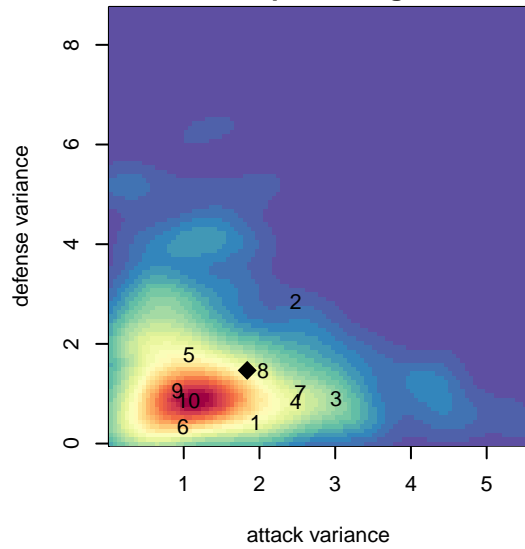

Seattle United Shoreline Blue G04

Seattle United Regional
 Seattle, WA
 G04 total strength=1150
 attack=4.67 defense=2.42
 fall league = NPSL Div 1 (04) U14

alt names used:
 Seattle United G04 Shoreline Blue
 Seattle United SH G04 Blue
 SEATTLE UNITED SHORELINE G04 BLUE
 Seattle United SH G04 Blue

Venues played:
 2017 Seattle Cup GU14
 2017 Summer Slam Division 1 Gold
 2017 NPSL Division 1 (04) U14
 2017 Founders Cup G04 Div A

Seattle United Shoreline Blue G04
 Dots are actual minus expected GF (blue circles) and GA (red triangles).
 Blue line is smoothed change in attack strength. Red is smoothed change in defense strength.

**attack and defense variance (black dot)
relative to other teams
and top 10 in region**

**attack and defense rating
relative to others at age
and all opponents in last 13 months**

Performance relative to 13 month average