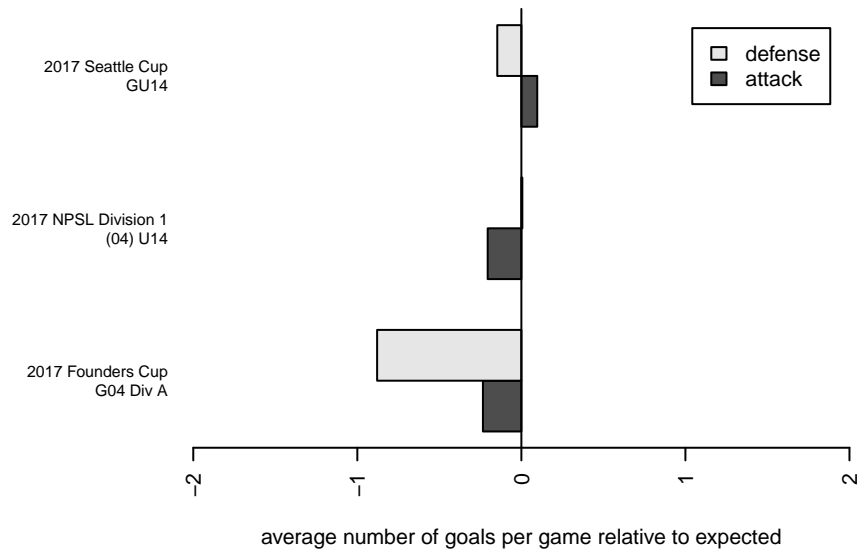

Seattle United Shoreline Blue G04

Seattle United Regional
 Seattle, WA
 G04 total strength=1150
 attack=4.67 defense=2.42
 fall league = NPSL Div 1 (04) U14

alt names used:
 Seattle United G04 Shoreline Blue
 Seattle United SH G04 Blue
 SEATTLE UNITED SHORELINE G04 BLUE
 Seattle United SH G04 Blue

Venues played:
 2017 Seattle Cup GU14
 2017 Summer Slam Division 1 Gold
 2017 NPSL Division 1 (04) U14
 2017 Founders Cup G04 Div A

Seattle United Shoreline Blue G04
 Dots are actual minus expected GF (blue circles) and GA (red triangles).
 Blue line is smoothed change in attack strength. Red is smoothed change in defense strength.

**attack and defense variance (black dot)
relative to other teams
and top 10 in region**

**attack and defense rating
relative to others at age
and all opponents in last 13 months**

Performance relative to 13 month average