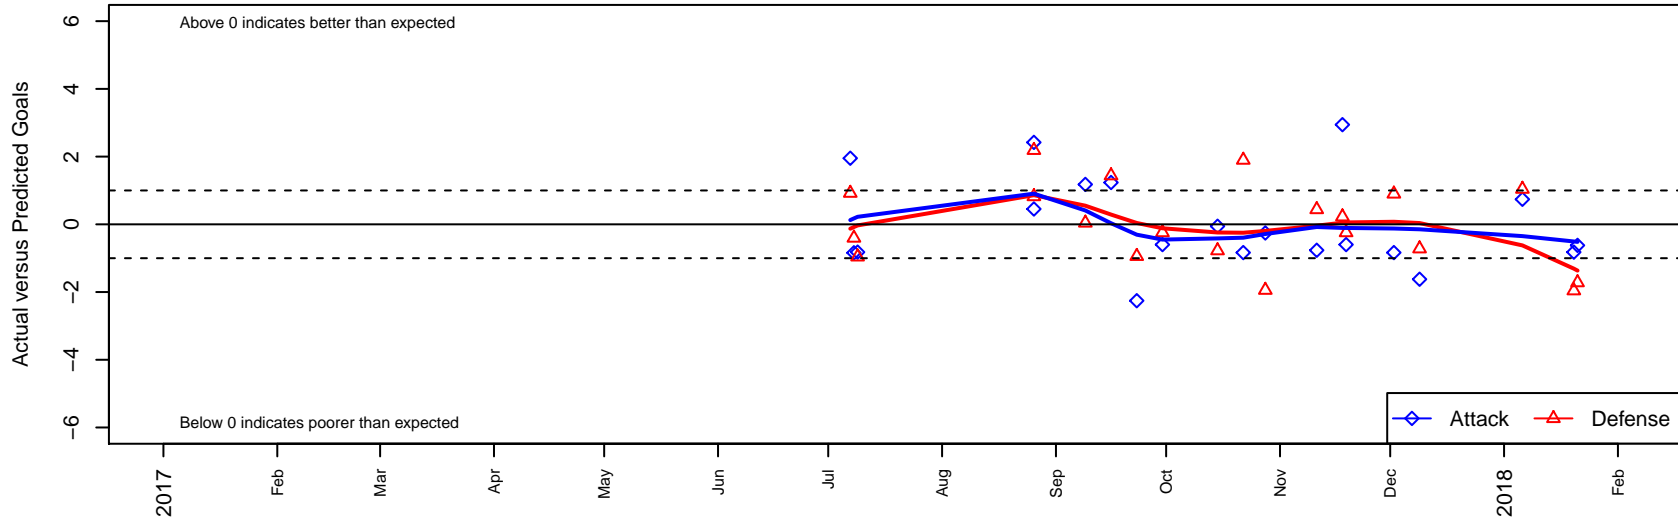

Seattle United Shoreline Blue G04

Seattle United Regional
 Seattle, WA
 G04 total strength=1150
 attack=4.67 defense=2.42
 fall league = NPSL Div 1 (04) U14

alt names used:
 Seattle United G04 Shoreline Blue
 Seattle United SH G04 Blue
 SEATTLE UNITED SHORELINE G04 BLUE
 Seattle United SH G04 Blue

Venues played:
 2017 Seattle Cup GU14
 2017 Summer Slam Division 1 Gold
 2017 NPSL Division 1 (04) U14
 2017 Founders Cup G04 Div A

Seattle United Shoreline Blue G04
 Dots are actual minus expected GF (blue circles) and GA (red triangles).
 Blue line is smoothed change in attack strength. Red is smoothed change in defense strength.

**attack and defense variance (black dot)
relative to other teams
and top 10 in region**

**attack and defense rating
relative to others at age
and all opponents in last 13 months**

Performance relative to 13 month average