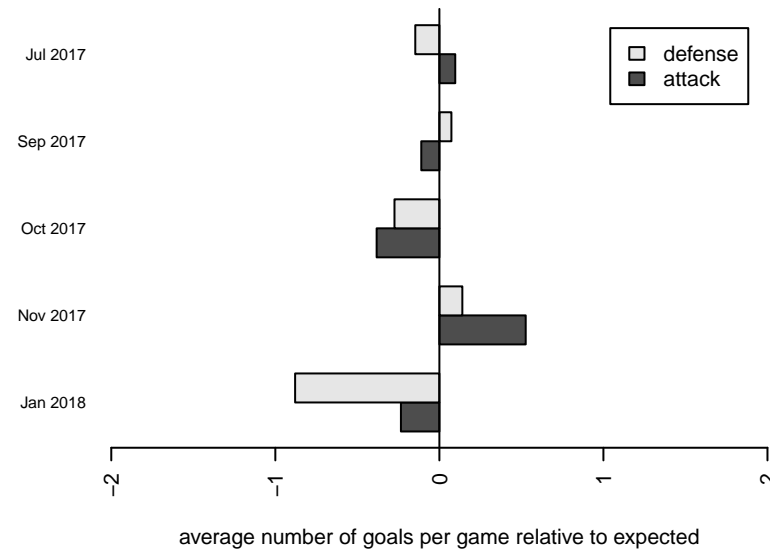

Performance relative to 13 month average